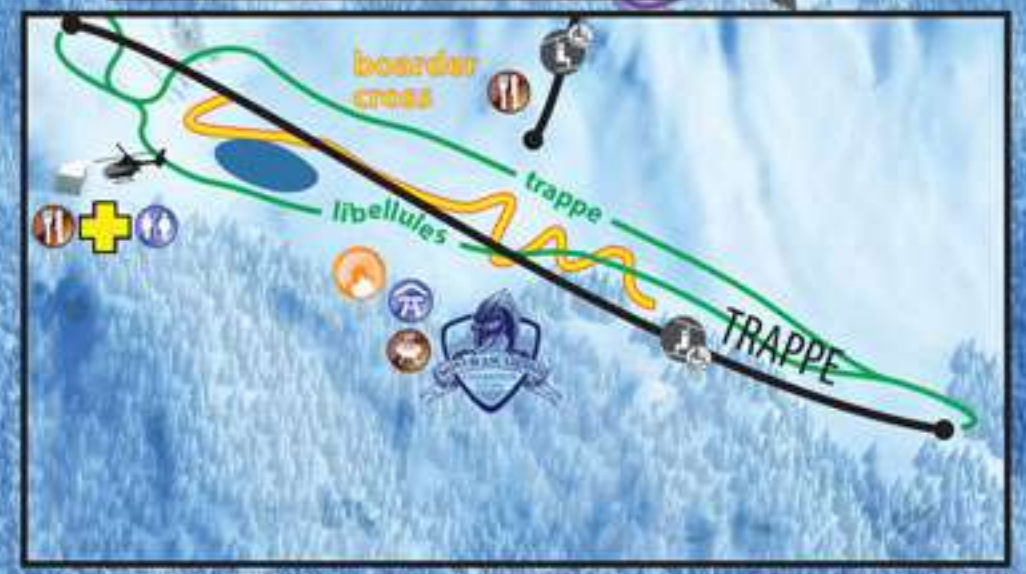

SOURCES

LIAISON

EVETTES

La Flégère  
1894 m

PLAN PRAZ

CHAMONIX  
1035 m

LES PRAZ  
1060 m

Reserves des  
Aiguilles Rouge

- |  |  |  |  |
|--|--|--|--|
|  |  |  |  |
|  |  |  |  |
|  |  |  |  |
|  |  |  |  |
|  |  |  |  |
|  |  |  |  |
|  |  |  |  |
|  |  |  |  |
|  |  |  |  |